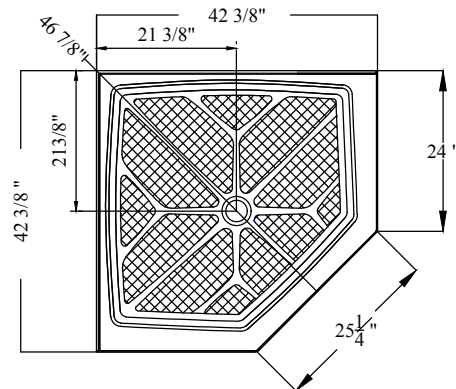

42" x 42" NeoAngle Pan ^