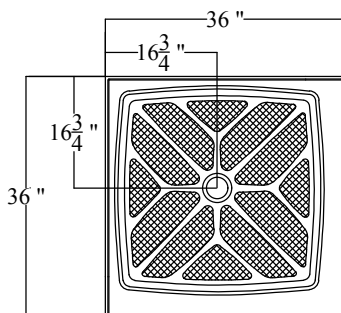

36" x 36" DT Shower Pan*
optional Single Threshold