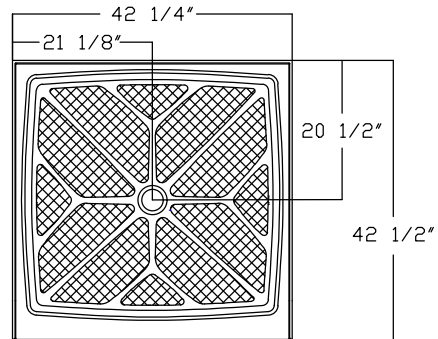

42" x 42" Shower Pan^