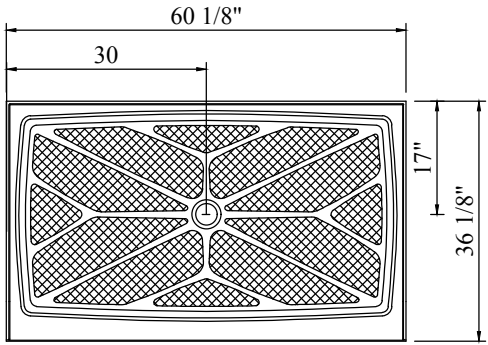

60" x 36" Shower Pan*