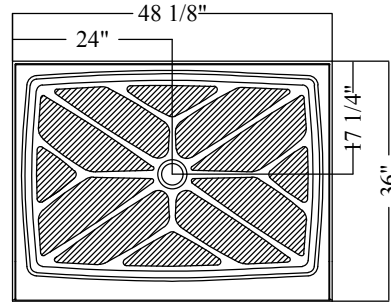

48" x 36" Shower Pan^