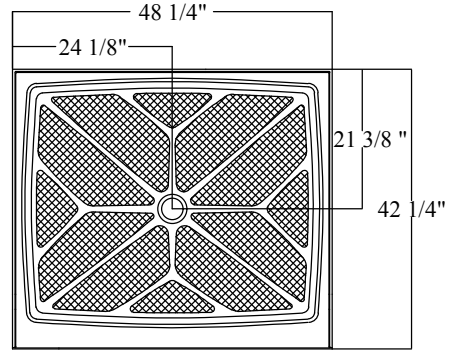

48" x 42" Shower Pan*