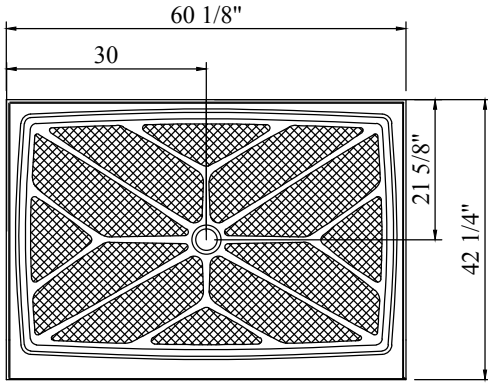

Marble Masters Shower Pans

Individual Shop Drawings are available for more specific details. * indicates integral water dams. ^ indicates site applied water dams.

revised 4/13/2017 DS

60" x 42" Shower Pan*