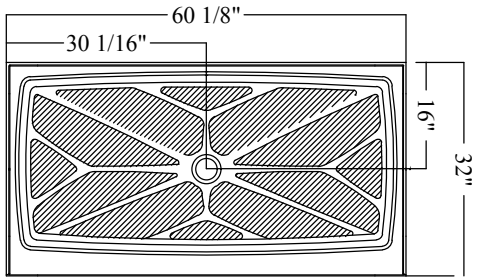

60" x 32" Shower Pan*