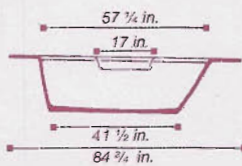

5' x 42" Tub • 8 Jet System

50 - 62 Gallons • 240 lbs.

7336

6' x 36" Tub • 8 Jet System

52 - 56 Gallons • 270 lbs.

7342

6' x 42" Tub • 10 Jet System

62 - 79 Gallons • 265 lbs.

7254

6' x 54" Tub • 12 Jet System

84 - 105 Gallons • 320 lbs.

6060

CORNER TUB

One Piece Radius Skirt & Step Available

8 Jet W/Pool

* 20 Amp GFI - dedicated line needed for pumps