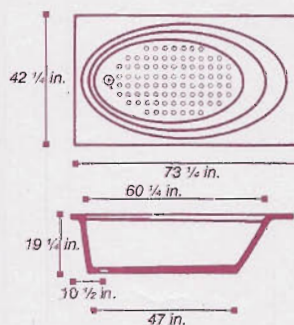

Galaxy Tubs

6132

5' x 32" Tub • 6 Jet System

40 - 55 Gallons • 200 lbs.

6036

5' x 36" Tub • 8 Jet System

45 - 55 Gallons • 230 lbs.

6042

5' x 42" Tub • 8 Jet System

50 - 62 Gallons • 240 lbs.

7336

6' x 36" Tub • 8 Jet System

52 - 56 Gallons • 270 lbs.

7342

6' x 42" Tub • 10 Jet System

62 - 79 Gallons • 265 lbs.

7254

6' x 54" Tub • 12 Jet System

84 - 105 Gallons • 320 lbs.

6060

CORNER TUB

One Piece Radius Skirt & Step Available

8 Jet W/Pool

* 20 Amp GFI - dedicated line needed for pumps