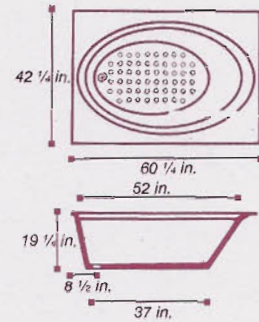

Galaxy Tubs

6132

5' x 32" Tub • 6 Jet System

40 - 55 Gallons • 200 lbs.

6036

5' x 36" Tub • 8 Jet System

45 - 55 Gallons • 230 lbs.

6042

5' x 42" Tub • 8 Jet System

50 - 62 Gallons • 240 lbs.

7336

6' x 36" Tub • 8 Jet System

52 - 56 Gallons • 270 lbs.

7342

6' x 42" Tub • 10 Jet System

62 - 79 Gallons • 265 lbs.

7254

6' x 54" Tub • 12 Jet System

84 - 105 Gallons • 320 lbs.

6060

CORNER TUB

One Piece Radius Skirt & Step Available

8 Jet W/Pool

* 20 Amp GFI - dedicated line needed for pumps