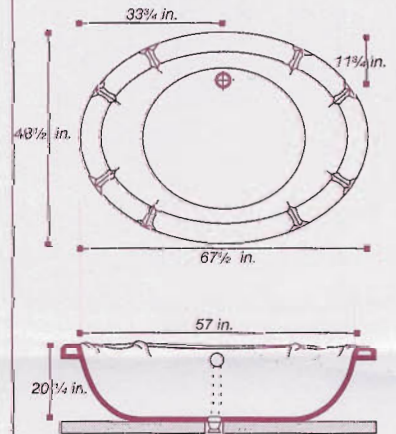

8 Jet W/Pool

* 20 Amp GFI - dedicated line needed for pumps

6849

Fleur de Lis - 8 Jet System Drop-In