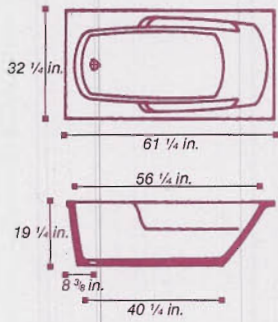

Galaxy Tubs

6132

5' x 32" Tub • 6 Jet System

40 - 55 Gallons • 200 lbs.

6036

5' x 36" Tub • 8 Jet System

45 - 55 Gallons • 230 lbs.

6042

5' x 42" Tub • 8 Jet System

50 - 62 Gallons • 240 lbs.

7336

6' x 36" Tub • 8 Jet System

52 - 56 Gallons • 270 lbs.

7342

6' x 42" Tub • 10 Jet System

62 - 79 Gallons • 265 lbs.

7254

6' x 54" Tub • 12 Jet System

84 - 105 Gallons • 320 lbs.

6060

CORNER TUB

One Piece Radius Skirt & Step Available

8 Jet W/Pool

* 20 Amp GFI - dedicated line needed for pumps