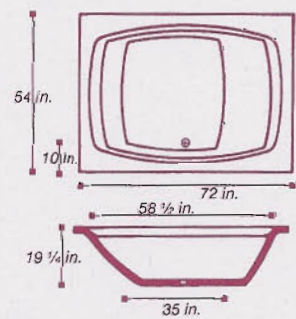

Galaxy Tubs

6132

5' x 32" Tub • 6 Jet System

40 - 55 Gallons • 200 lbs.

6036

5' x 36" Tub • 8 Jet System

45 - 55 Gallons • 230 lbs.

6042

5' x 42" Tub • 8 Jet System

50 - 62 Gallons • 240 lbs.

7336

6' x 36" Tub • 8 Jet System

52 - 56 Gallons • 270 lbs.

7342

6' x 42" Tub • 10 Jet System

62 - 79 Gallons • 265 lbs.

7254

6' x 54" Tub • 12 Jet System

84 - 105 Gallons • 320 lbs.

6060

CORNER TUB

One Piece Radius Skirt & Step Available

8 Jet W/Pool

* 20 Amp GFI - dedicated line needed for pumps