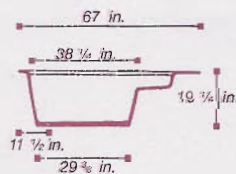

5' x 42" Tub • 8 Jet System

50 - 62 Gallons • 240 lbs.

7336

6' x 36" Tub • 8 Jet System

52 - 56 Gallons • 270 lbs.

7342

6' x 42" Tub • 10 Jet System

62 - 79 Gallons • 265 lbs.

7254

6' x 54" Tub • 12 Jet System

84 - 105 Gallons • 320 lbs.

6060

CORNER TUB

One Piece Radius Skirt & Step Available

8 Jet W/Pool

* 20 Amp GFI - dedicated line needed for pumps