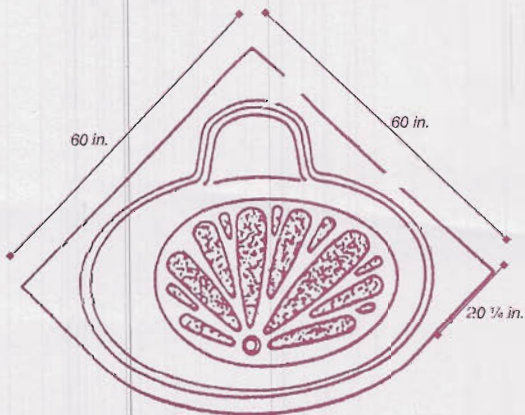

5' x 42" Tub • 8 Jet System

50 - 62 Gallons • 240 lbs.

7336

6' x 36" Tub • 8 Jet System

52 - 56 Gallons • 270 lbs.

7342

6' x 42" Tub • 10 Jet System

62 - 79 Gallons • 265 lbs.

7254

6' x 54" Tub • 12 Jet System

84 - 105 Gallons • 320 lbs.

6060

CORNER TUB

One Piece Radius Skirt & Step Available

8 Jet W/Pool

* 20 Amp GFI - dedicated line needed for pumps