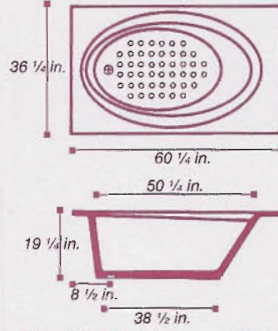

Galaxy Tubs

6132

5' x 32" Tub • 6 Jet System

40 - 55 Gallons • 200 lbs.

6036

5' x 36" Tub • 8 Jet System

45 - 55 Gallons • 230 lbs.

6042

5' x 42" Tub • 8 Jet System

50 - 62 Gallons • 240 lbs.

7336

6' x 36" Tub • 8 Jet System

52 - 56 Gallons • 270 lbs.

7342

6' x 42" Tub • 10 Jet System

62 - 79 Gallons • 265 lbs.

7254

6' x 54" Tub • 12 Jet System

84 - 105 Gallons • 320 lbs.

6060

CORNER TUB

One Piece Radius Skirt & Step Available

8 Jet W/Pool

* 20 Amp GFI - dedicated line needed for pumps