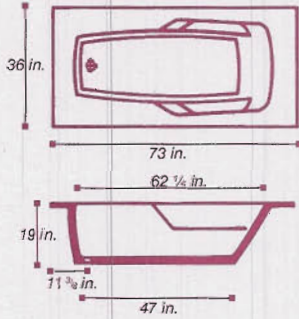

Galaxy Tubs

6132

5' x 32" Tub • 6 Jet System

40 - 55 Gallons • 200 lbs.

6036

5' x 36" Tub • 8 Jet System

45 - 55 Gallons • 230 lbs.

6042

5' x 42" Tub • 8 Jet System

50 - 62 Gallons • 240 lbs.

7336

6' x 36" Tub • 8 Jet System

52 - 56 Gallons • 270 lbs.

7342

6' x 42" Tub • 10 Jet System

62 - 79 Gallons • 265 lbs.

7254

6' x 54" Tub • 12 Jet System

84 - 105 Gallons • 320 lbs.

6060

CORNER TUB

One Piece Radius Skirt & Step Available

8 Jet W/Pool

* 20 Amp GFI - dedicated line needed for pumps