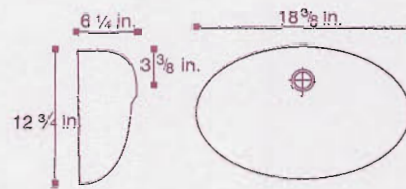

Marble Masters

Galaxy Bowls

Roman

Min. Size of Vanity Top: 22 in. (55.9 cm) Deep
Min. Size of Cabinet: 21 in. (53.3 cm) Deep

Shell

Min. Size of Vanity Top: 22 in. (55.9 cm) Deep
Min. Size of Cabinet: 21 in. (53.3 cm) Deep

Royale

Min. Size of Vanity Top: 22 in. (55.9 cm) Deep
Min. Size of Cabinet: 21 in. (53.3 cm) Deep

Classic

Min. Size of Vanity Top: 19 1/2 in. (49.5 cm) Deep
Min. Size of Cabinet: 18 1/2 in. (47 cm) Deep

Bar

Min. Size of Vanity Top: 15 in. (38.1 cm) Deep
Min. Size of Cabinet: 14 in. (35.6 cm) Deep

Rodondo

Min. Size of Vanity Top: 17 in. (43.2 cm) Deep
Min. Size of Cabinet: 16 in. (40.6 cm) Deep

Fleur de lis

Drop In Lavatory Bowl

Min. Size of Vanity Top: 22 in. (55.9 cm) Deep
Min. Size of Cabinet: 21 in. (53.3 cm) Deep

Pedestal

Fleur de lis