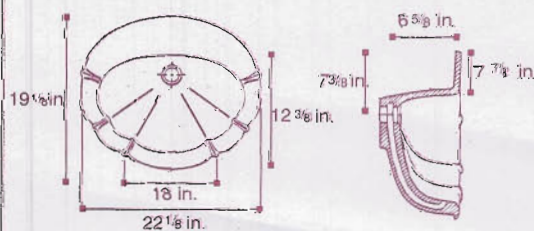

### Classic

**Min. Size of Vanity Top:** 19 1/2 in. (49.5 cm) Deep  
**Min. Size of Cabinet:** 18 1/2 in. (47 cm) Deep

### Bar

**Min. Size of Vanity Top:** 15 in. (38.1 cm) Deep  
**Min. Size of Cabinet:** 14 in. (35.6 cm) Deep

### Rodondo

**Min. Size of Vanity Top:** 17 in. (43.2 cm) Deep  
**Min. Size of Cabinet:** 16 in. (40.6 cm) Deep

#### Drop In Lavatory Bowl

**Min. Size of Vanity Top:** 22 in. (55.9 cm) Deep  
**Min. Size of Cabinet:** 21 in. (53.3 cm) Deep