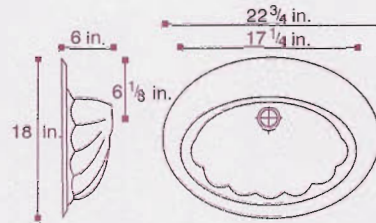

### Roman

**Min. Size of Vanity Top:** 22 in. (55.9 cm) Deep  
**Min. Size of Cabinet:** 21 in. (53.3 cm) Deep

### Shell

**Min. Size of Vanity Top:** 22 in. (55.9 cm) Deep  
**Min. Size of Cabinet:** 21 in. (53.3 cm) Deep

### Bar

**Min. Size of Vanity Top:** 15 in. (38.1 cm) Deep  
**Min. Size of Cabinet:** 14 in. (35.6 cm) Deep

#### Drop In Lavatory Bowl

**Min. Size of Vanity Top:** 22 in. (55.9 cm) Deep  
**Min. Size of Cabinet:** 21 in. (53.3 cm) Deep