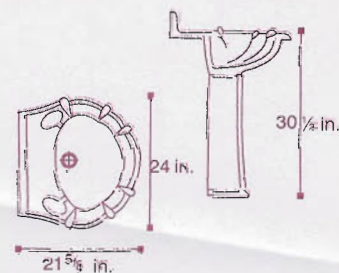

Marble Masters

Galaxy Bowls

Roman

Min. Size of Vanity Top: 22 in. (55.9 cm) Deep
Min. Size of Cabinet: 21 in. (53.3 cm) Deep

Shell

Min. Size of Vanity Top: 22 in. (55.9 cm) Deep
Min. Size of Cabinet: 21 in. (53.3 cm) Deep

Royale

Min. Size of Vanity Top: 22 in. (55.9 cm) Deep
Min. Size of Cabinet: 21 in. (53.3 cm) Deep

Classic

Min. Size of Vanity Top: 19 1/2 in. (49.5 cm) Deep
Min. Size of Cabinet: 18 1/2 in. (47 cm) Deep

Bar

Min. Size of Vanity Top: 15 in. (38.1 cm) Deep
Min. Size of Cabinet: 14 in. (35.6 cm) Deep

Rodondo

Min. Size of Vanity Top: 17 in. (43.2 cm) Deep
Min. Size of Cabinet: 16 in. (40.6 cm) Deep

Fleur de lis

Drop In Lavatory Bowl

Min. Size of Vanity Top: 22 in. (55.9 cm) Deep
Min. Size of Cabinet: 21 in. (53.3 cm) Deep

Pedestal

Fleur de lis