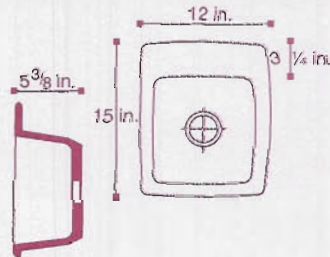

### Shell

**Min. Size of Vanity Top:** 22 in. (55.9 cm) Deep  
**Min. Size of Cabinet:** 21 in. (53.3 cm) Deep

### Royale

**Min. Size of Vanity Top:** 22 in. (55.9 cm) Deep  
**Min. Size of Cabinet:** 21 in. (53.3 cm) Deep

### Classic

**Min. Size of Vanity Top:** 19 1/2 in. (49.5 cm) Deep  
**Min. Size of Cabinet:** 18 1/2 in. (47 cm) Deep

### Bar

**Min. Size of Vanity Top:** 15 in. (38.1 cm) Deep  
**Min. Size of Cabinet:** 14 in. (35.6 cm) Deep