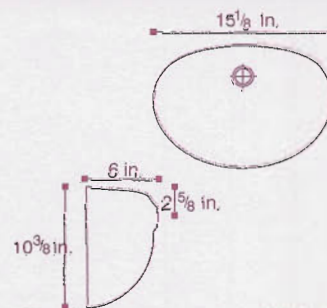

Marble Masters

Galaxy Bowls

Roman

Min. Size of Vanity Top: 22 in. (55.9 cm) Deep
Min. Size of Cabinet: 21 in. (53.3 cm) Deep

Shell

Min. Size of Vanity Top: 22 in. (55.9 cm) Deep
Min. Size of Cabinet: 21 in. (53.3 cm) Deep

Royale

Min. Size of Vanity Top: 22 in. (55.9 cm) Deep
Min. Size of Cabinet: 21 in. (53.3 cm) Deep

Classic

Min. Size of Vanity Top: 19 1/2 in. (49.5 cm) Deep
Min. Size of Cabinet: 18 1/2 in. (47 cm) Deep

Bar

Min. Size of Vanity Top: 15 in. (38.1 cm) Deep
Min. Size of Cabinet: 14 in. (35.6 cm) Deep

Rodondo

Min. Size of Vanity Top: 17 in. (43.2 cm) Deep
Min. Size of Cabinet: 16 in. (40.6 cm) Deep

Fleur de lis

Drop In Lavatory Bowl

Min. Size of Vanity Top: 22 in. (55.9 cm) Deep
Min. Size of Cabinet: 21 in. (53.3 cm) Deep

Pedestal

Fleur de lis