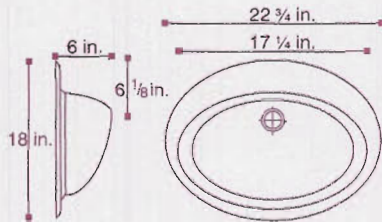

### Roman

**Min. Size of Vanity Top:** 22 in. (55.9 cm) Deep  
**Min. Size of Cabinet:** 21 in. (53.3 cm) Deep

### Shell

**Min. Size of Vanity Top:** 22 in. (55.9 cm) Deep  
**Min. Size of Cabinet:** 21 in. (53.3 cm) Deep

### Bar

**Min. Size of Vanity Top:** 15 in. (38.1 cm) Deep  
**Min. Size of Cabinet:** 14 in. (35.6 cm) Deep

#### Drop In Lavatory Bowl

**Min. Size of Vanity Top:** 22 in. (55.9 cm) Deep  
**Min. Size of Cabinet:** 21 in. (53.3 cm) Deep