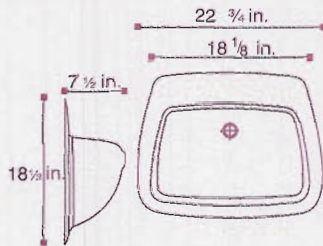

### Roman

**Min. Size of Vanity Top:** 22 in. (55.9 cm) Deep  
**Min. Size of Cabinet:** 21 in. (53.3 cm) Deep

### Shell

**Min. Size of Vanity Top:** 22 in. (55.9 cm) Deep  
**Min. Size of Cabinet:** 21 in. (53.3 cm) Deep

### Royale

**Min. Size of Vanity Top:** 22 in. (55.9 cm) Deep  
**Min. Size of Cabinet:** 21 in. (53.3 cm) Deep

### Bar

**Min. Size of Vanity Top:** 15 in. (38.1 cm) Deep  
**Min. Size of Cabinet:** 14 in. (35.6 cm) Deep