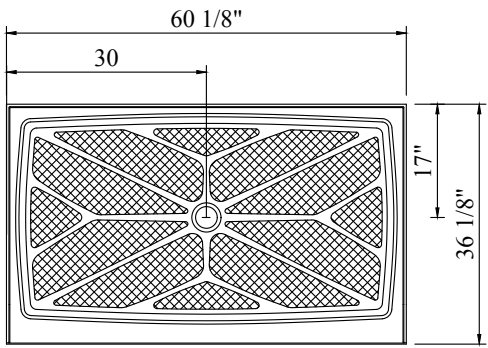

60" x 36" Shower Pan*