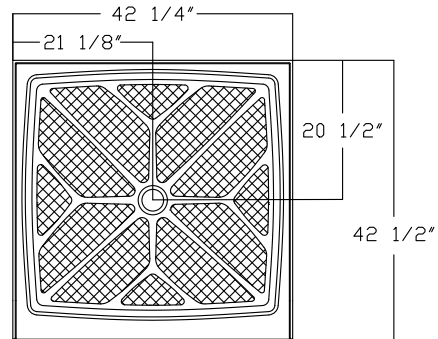

42" x 42" Shower Pan^