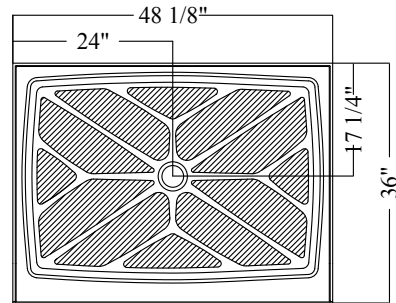

48" x 36" Shower Pan^