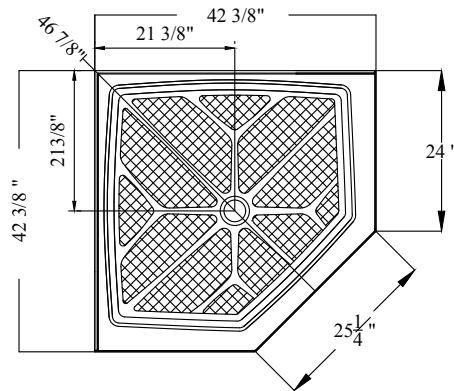

42" x 42" NeoAngle Pan ^