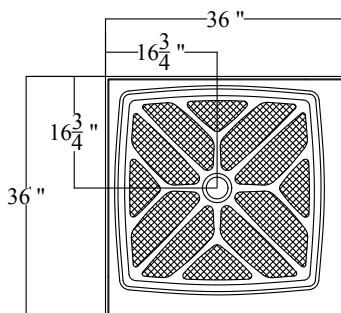

36" x 36" DT Shower Pan*
optional Single Threshold