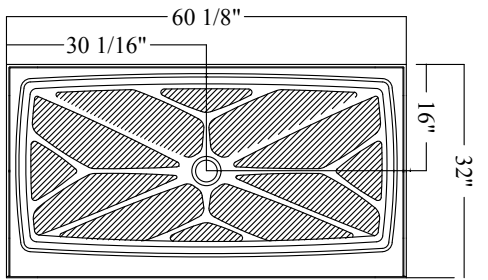

60" x 32" Shower Pan*