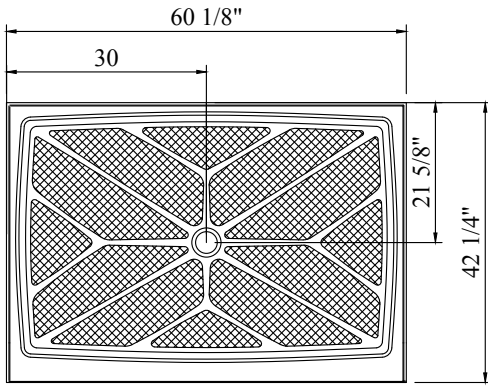

Marble Masters Shower Pans

Individual Shop Drawings are available for more specific details. * indicates integral water dams. ^ indicates site applied water dams.

revised 4/13/2017 DS

60" x 42" Shower Pan*