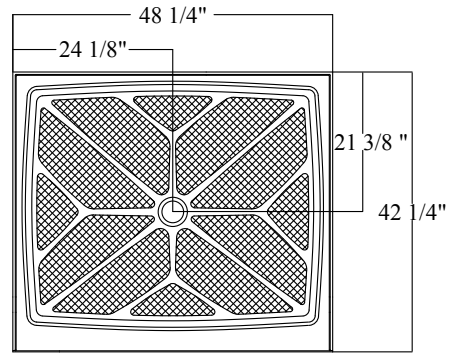

48" x 42" Shower Pan*